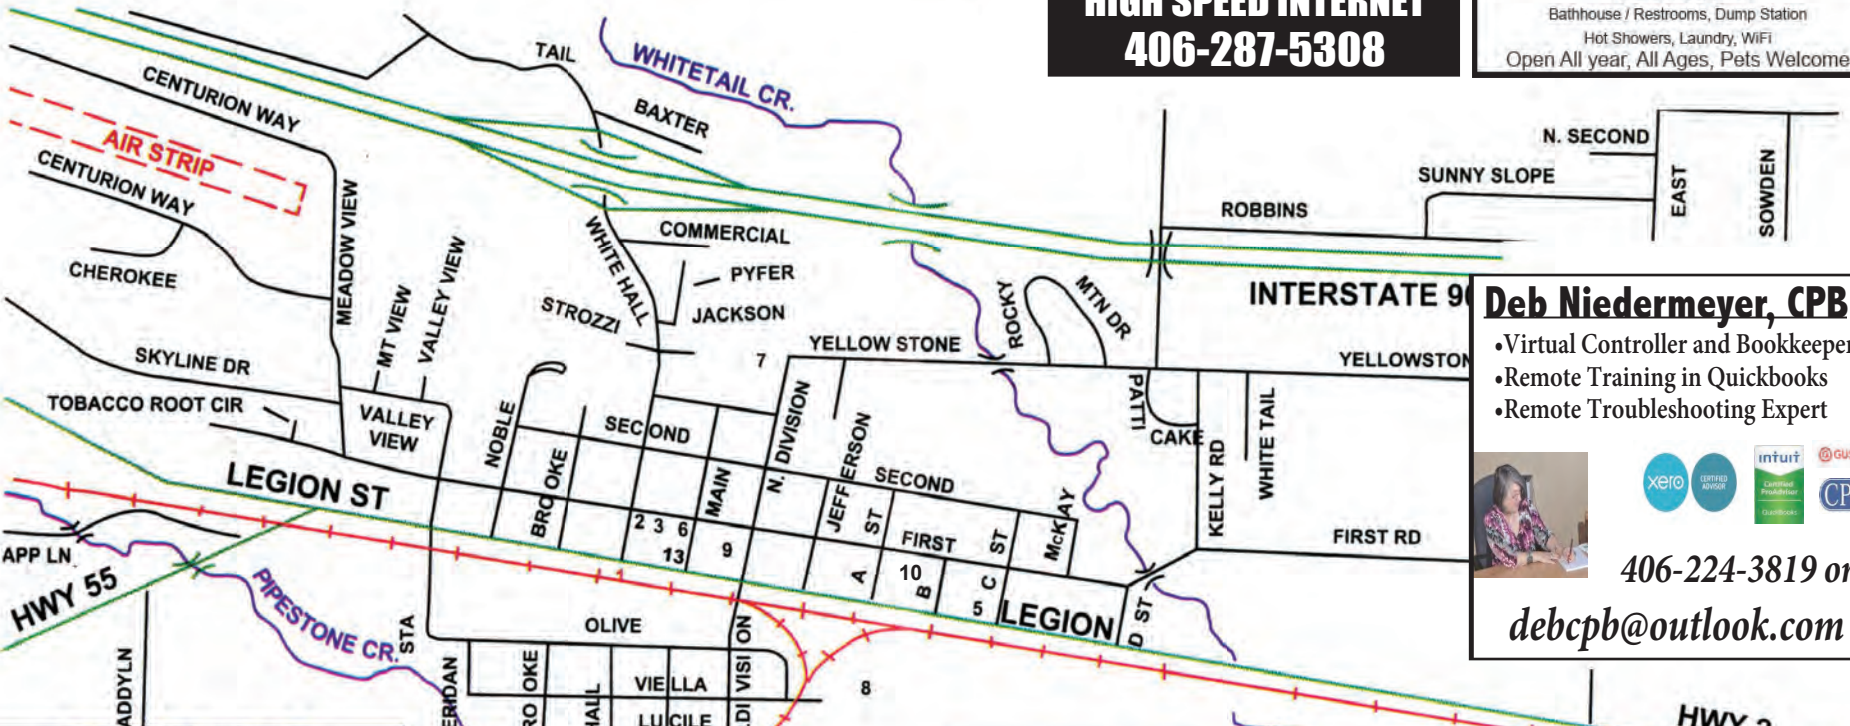

www.mtnviewrealestate.com

MLS
MULTIPLE LISTING SERVICE

Whitehall Town Map

Mapwork by Cameron Clark, MSU Extension Service

Points of Interest

- 1 - Fire Hall
- 2 - Library
- 3 - Whitehall Medical Clinic
- 4 - Museum
- 5 - Old Cheese Factory
- 6 - Post Office
- 7 - Public Schools
- 8 - Recreation Complex
- 9 - Whitehall Senior Center
- 10 - Town Hall
- 11 - USDA Service Center
- 12 - Waste Transfer Site
- 13 - Historic Borden's